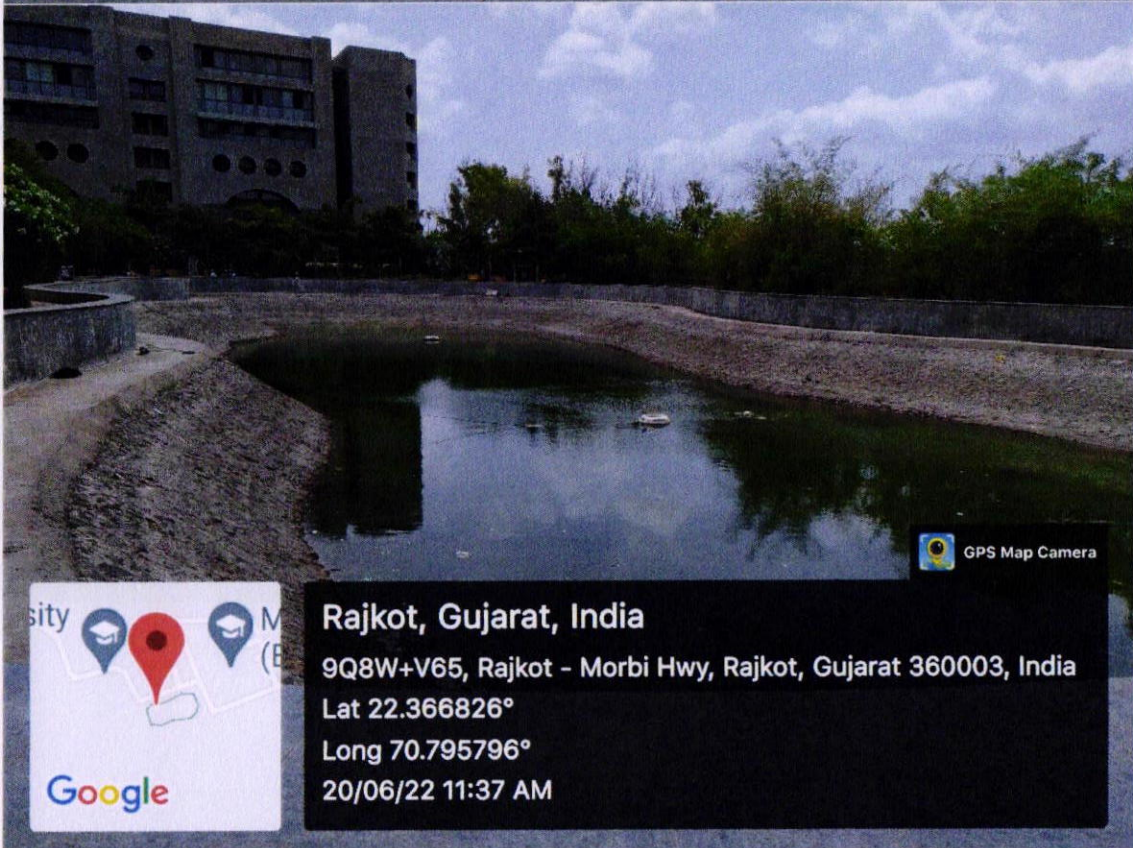

## GYMNASIUM

**AUDITORIUM**

**AMPHITHEATRE**

**GARDENS, LAKE WITH JOGGING TRACK**

**Marwadi**  
University

 GPS Map Camera

Google

Rajkot, Gujarat, India  
9Q8W+W98, Rajkot, Gujarat 360003, India  
Lat 22.367117°  
Long 70.796271°  
20/03/23 05:08 PM GMT +05:30