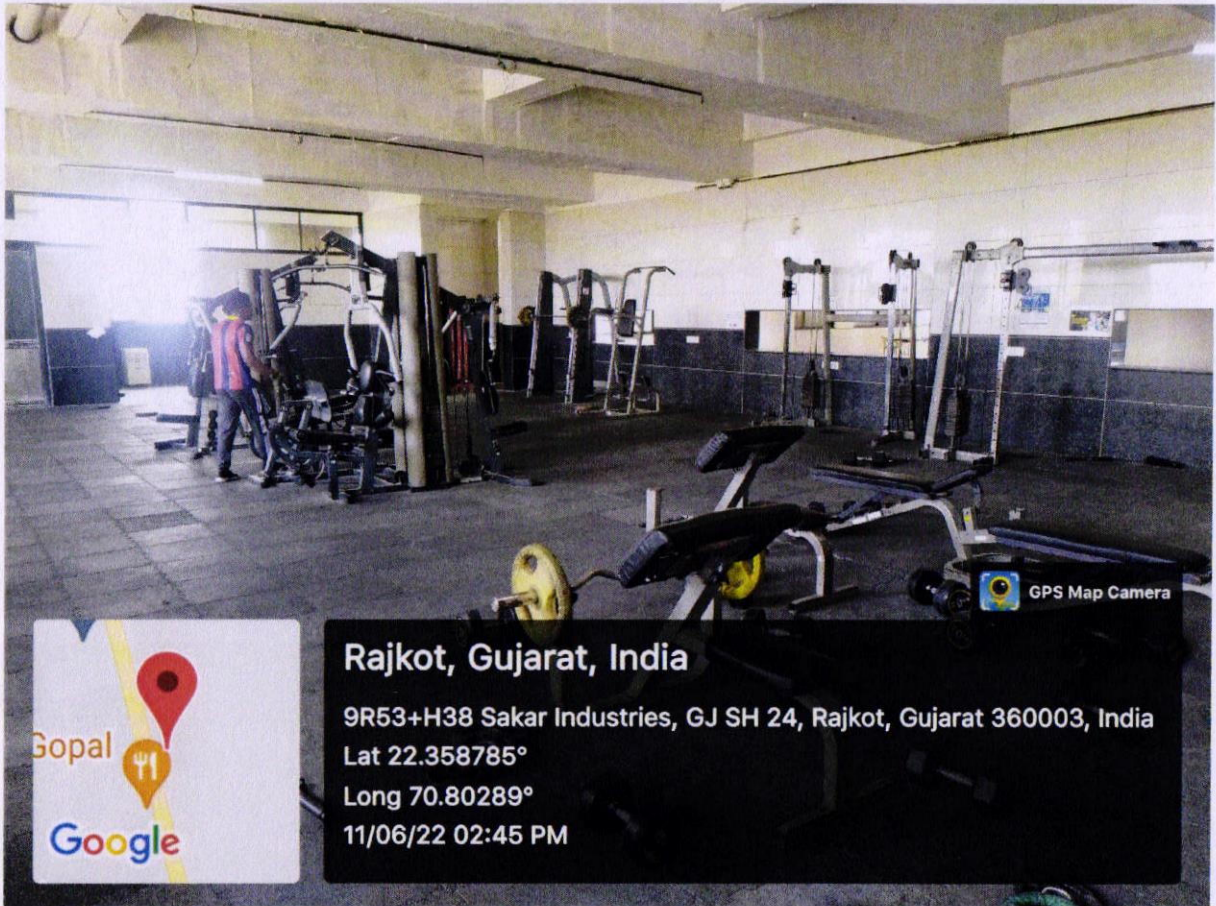

Marwadi
University

GYMNASIUM