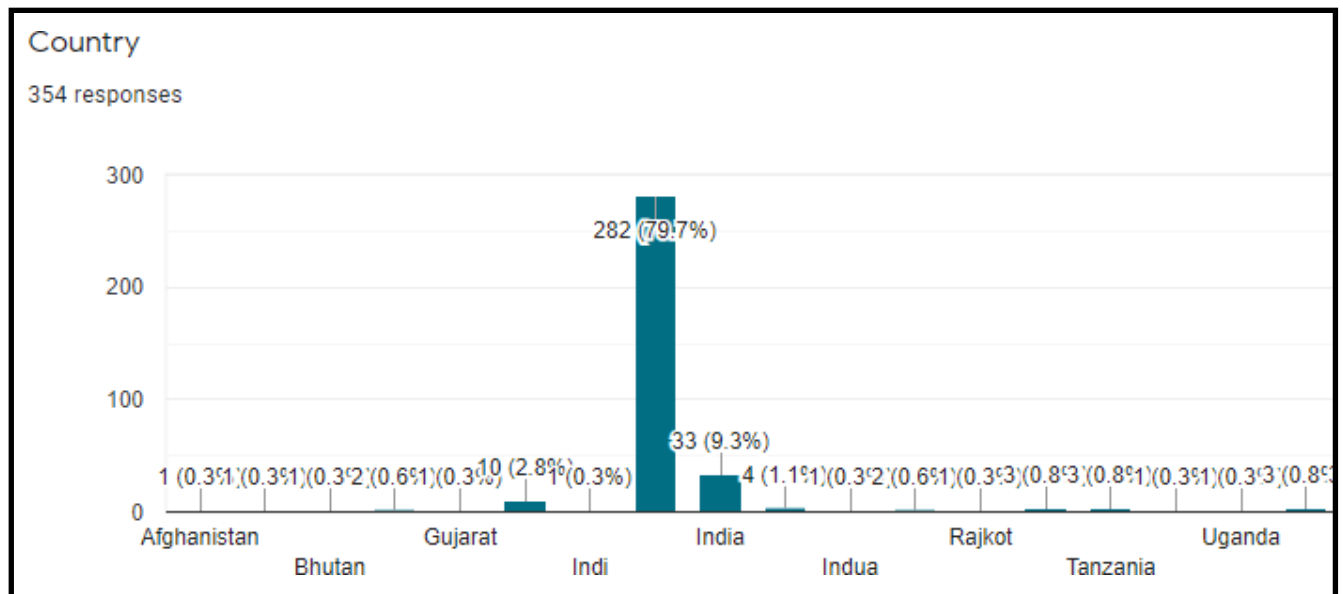

Participants details:

Sr. No	Name of college	Number of participants
1	FOP, Marwadi university, Rajkot	192
2	B.K.Mody Government Pharmacy College, Rajkot	78
3	Pioneer pharmacy degree college , Vadodara , Gujarat	22
4	Other	73
5	Total	365

Baldania
PRINCIPAL
FACULTY OF PHARMACY
MARAWADI UNIVERSITY
RAJKOT - 360 003.