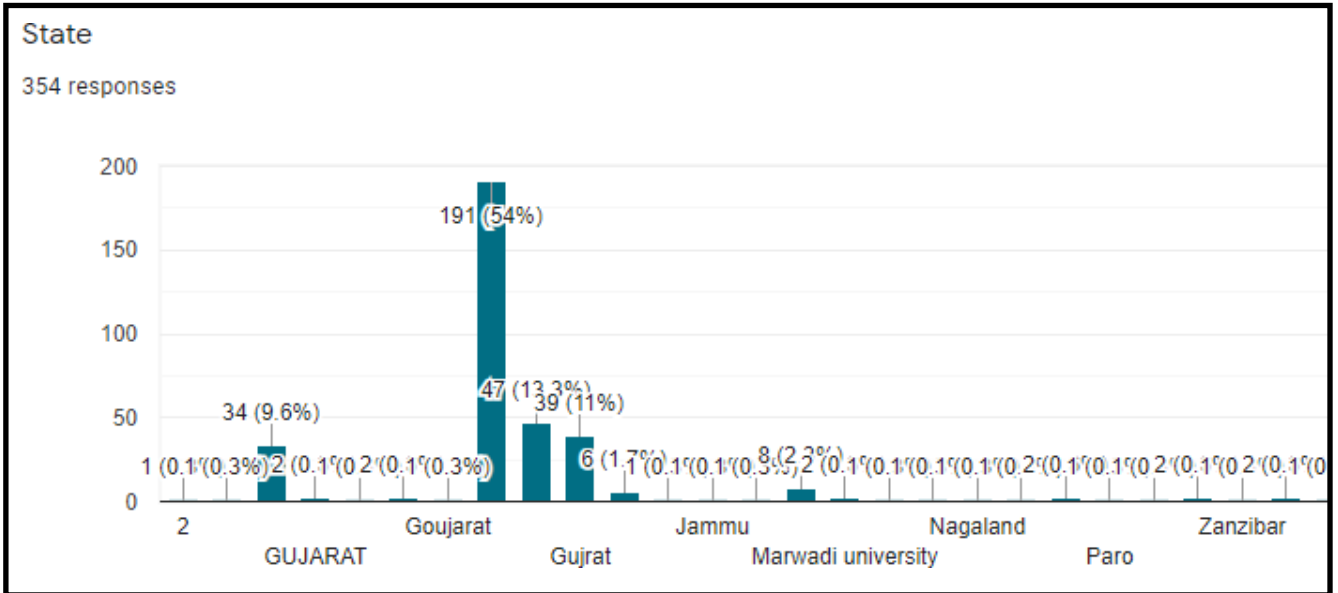

GPAT Webinar: Registration form

Questions Responses **365**

365 responses

Accepting responses ☒

Summary Question Individual

Who has responded?

- hillarychidubem.odoh110276@marwadiuniversity.ac.in
- hitesh.jamod105272@marwadiuniversity.ac.in
- rohan.samani107497@marwadiuniversity.ac.in
- anishul.azam108890@marwadiuniversity.ac.in
- shakil.sarkar111214@marwadiuniversity.ac.in
- kishan.unadkat106009@marwadiuniversity.ac.in

Baldania
PRINCIPAL
FACULTY OF PHARMACY
MARAWADI UNIVERSITY
RAJKOT - 360 003.