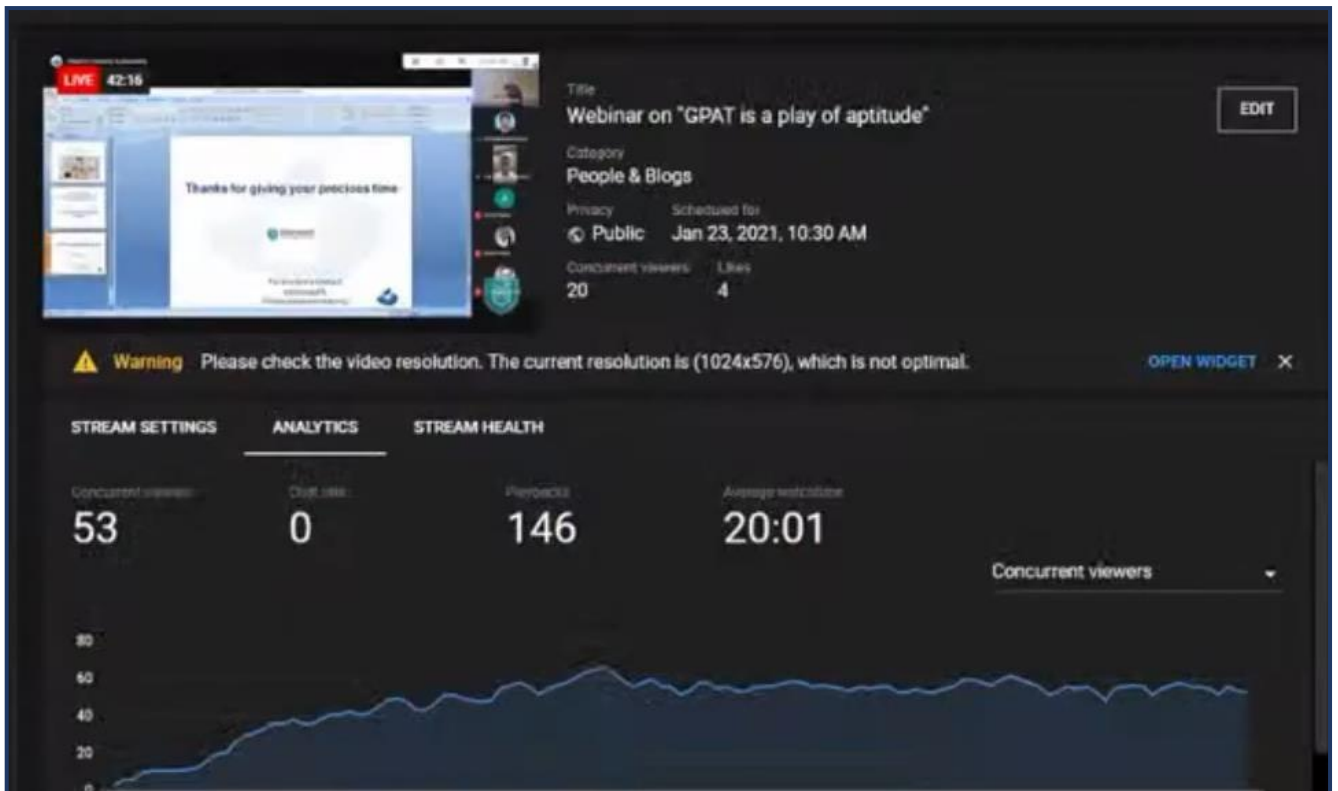

Report prepared and edited by:

Dr. RP Burman
GPAT Coordinator
Associate Professor, FoP, MU

Dr. Lalji Baldaniya
Principal, FoP, MU

Baldaniya
PRINCIPAL
FACULTY OF PHARMACY
MARAWADI UNIVERSITY
RAJKOT - 360 003.