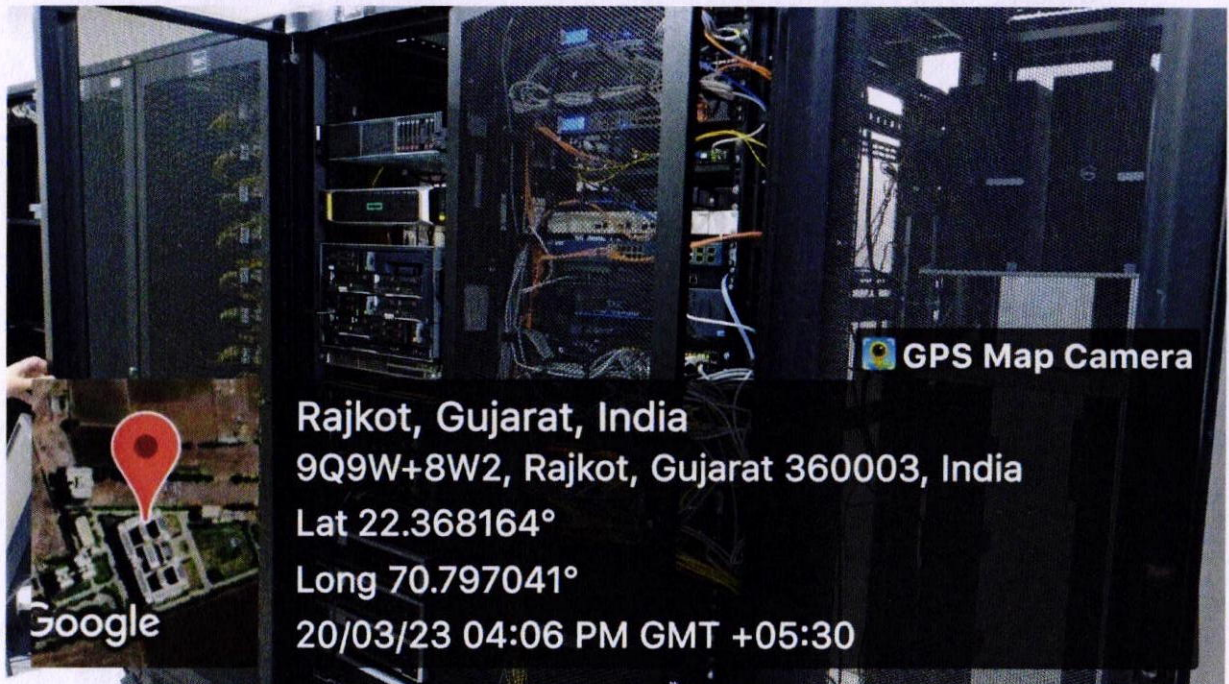

Marwadi
UNIVERSITY

GPS Map Camera