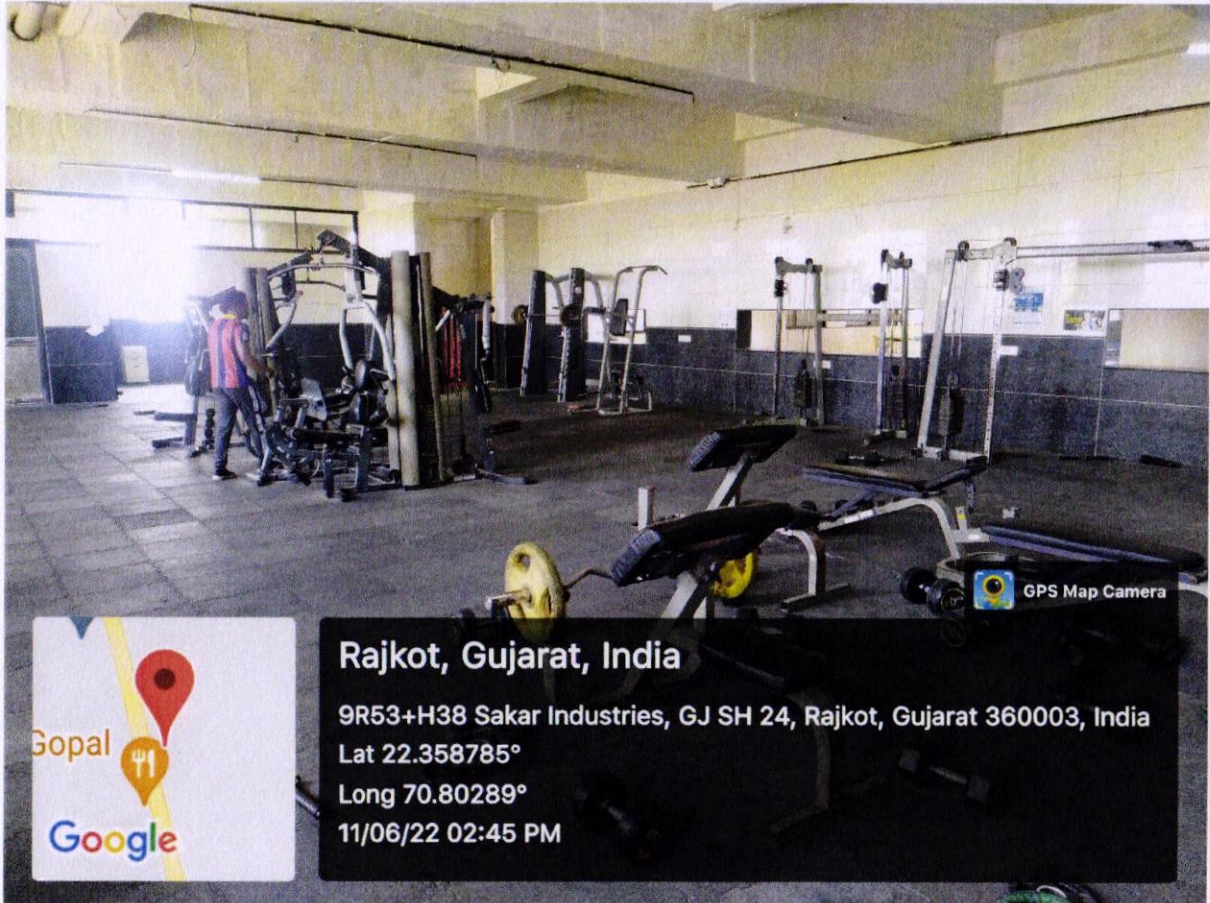

Marwadi
University

GYMNASIUM

Rajkot, Gujarat, India

9R53+H38 Sakar Industries, GJ SH 24, Rajkot, Gujarat 360003, India

Lat 22.358785°

Long 70.80289°

11/06/22 02:45 PM

GPS Map Camera