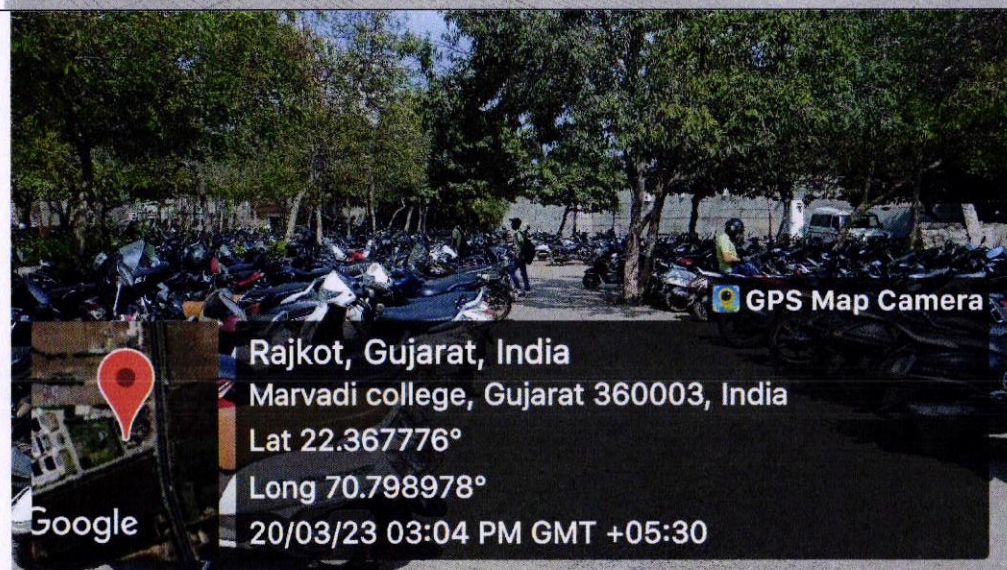

Marwadi
University

NCC TRAINING AREA

Rajkot, Gujarat, India
9Q8V+QV2, Rajkot, Gujarat 360003, India
Lat 22.366821°
Long 70.794528°
11/06/22 02:56 PM

PARKING AREA

Marwadi
University

FIRE SAFETY FACILITY

Marwadi
University